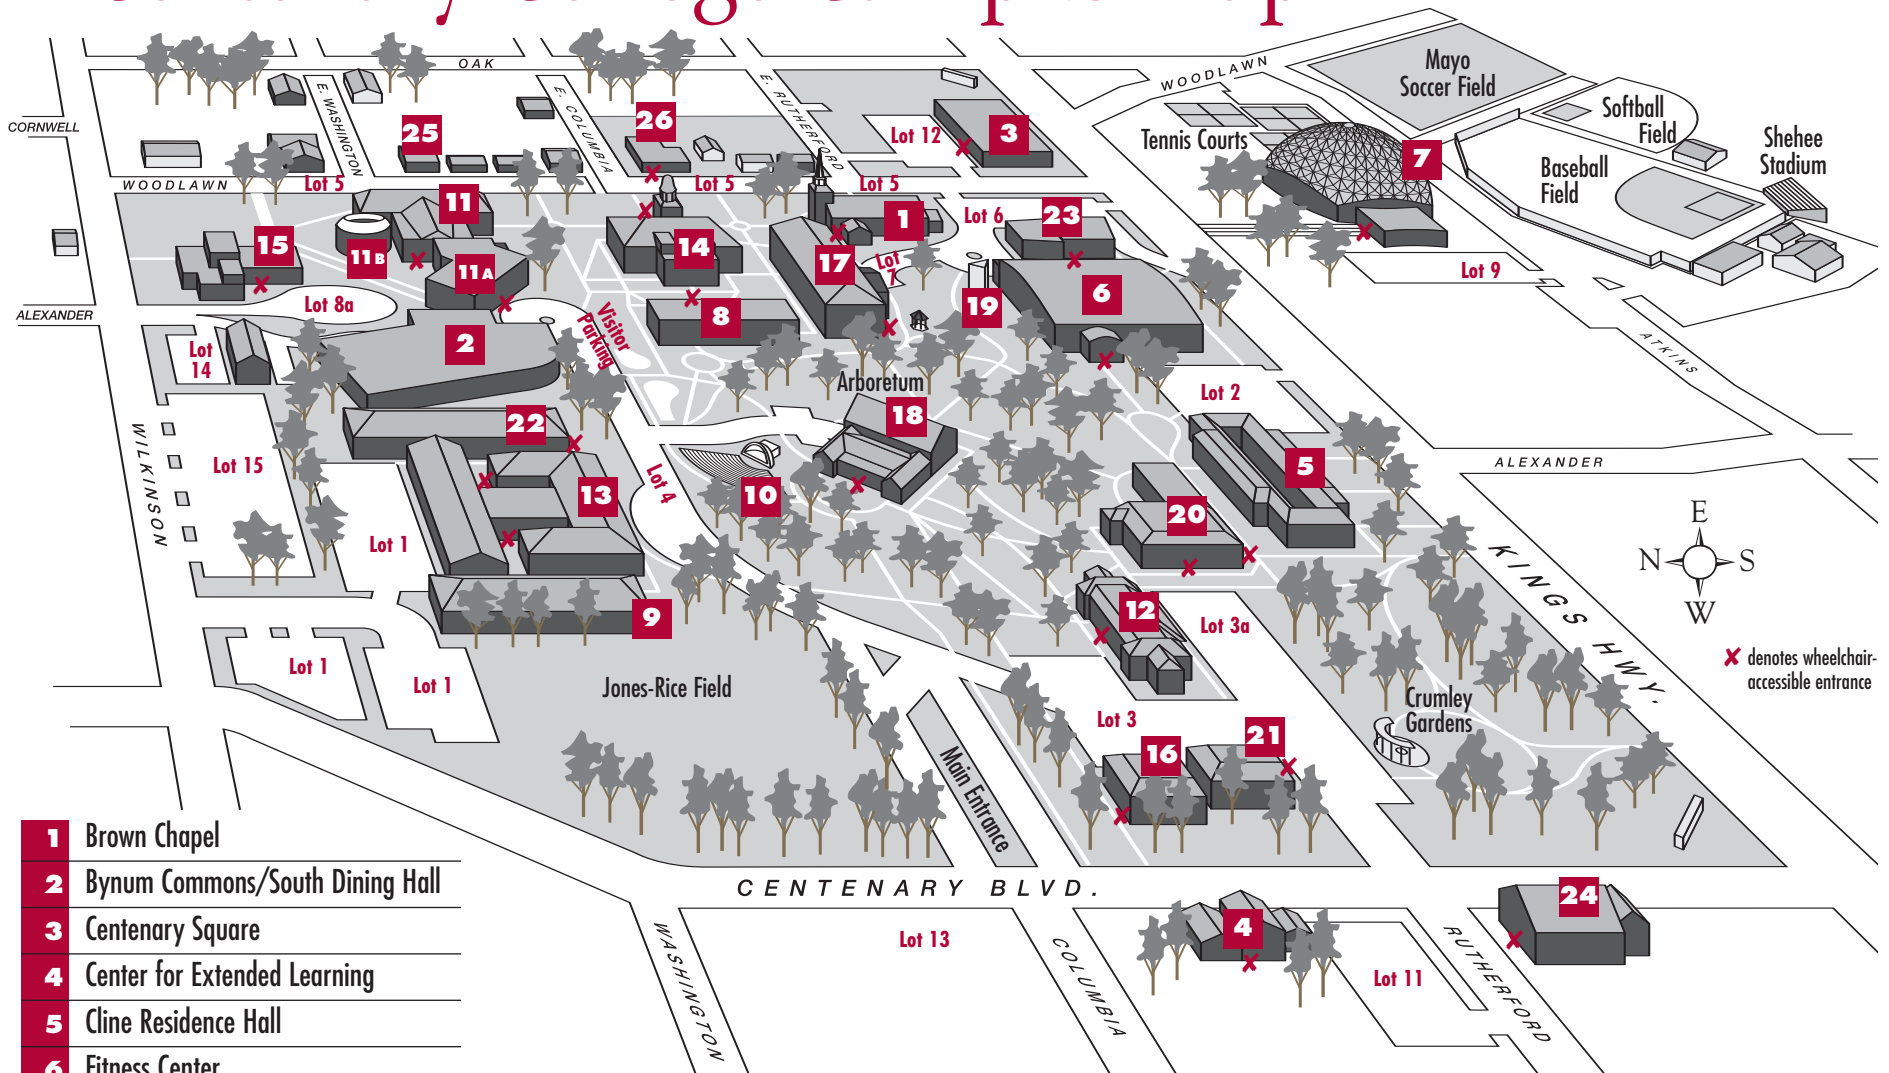

Centenary College Campus Map

2911 CENTENARY BLVD. | SHREVEPORT, LA 71104
318-869-5011 | WWW.CENTENARY.EDU

- 1** Brown Chapel
- 2** Bynum Commons/South Dining Hall
- 3** Centenary Square
- 4** Center for Extended Learning
- 5** Cline Residence Hall
- 6** Fitness Center
- 7** Gold Dome/Athletic Complex
- 8** Hamilton Hall
- 9** Hardin Residence Hall
- 10** Hargrove Memorial Amphitheatre
- 11** Hurley Music Building
Music Library/Anderson Auditorium

- 11A** Anderson Choral Building/Atrium
- 11B** Feazel Instrumental Hall
- 12** Jackson Hall
- 13** James Residence Hall
- 14** Magale Library
- 15** Marjorie Lyons Playhouse

- 16** Meadows Museum of Art
- 17** Mickle Hall of Science
Carlile Auditorium (Mickle 114)
- 18** Moore Student Union Building
- 19** Peavy Climbing Tower
- 20** Rotary Hall Suites

- 21** Peters Building/Admissions Office
- 22** Sexton Residence Hall
- 23** Smith Building/Kilpatrick Auditorium
- 24** Turner Art Center
- 25** Symphony House
- 26** Wright Math Building