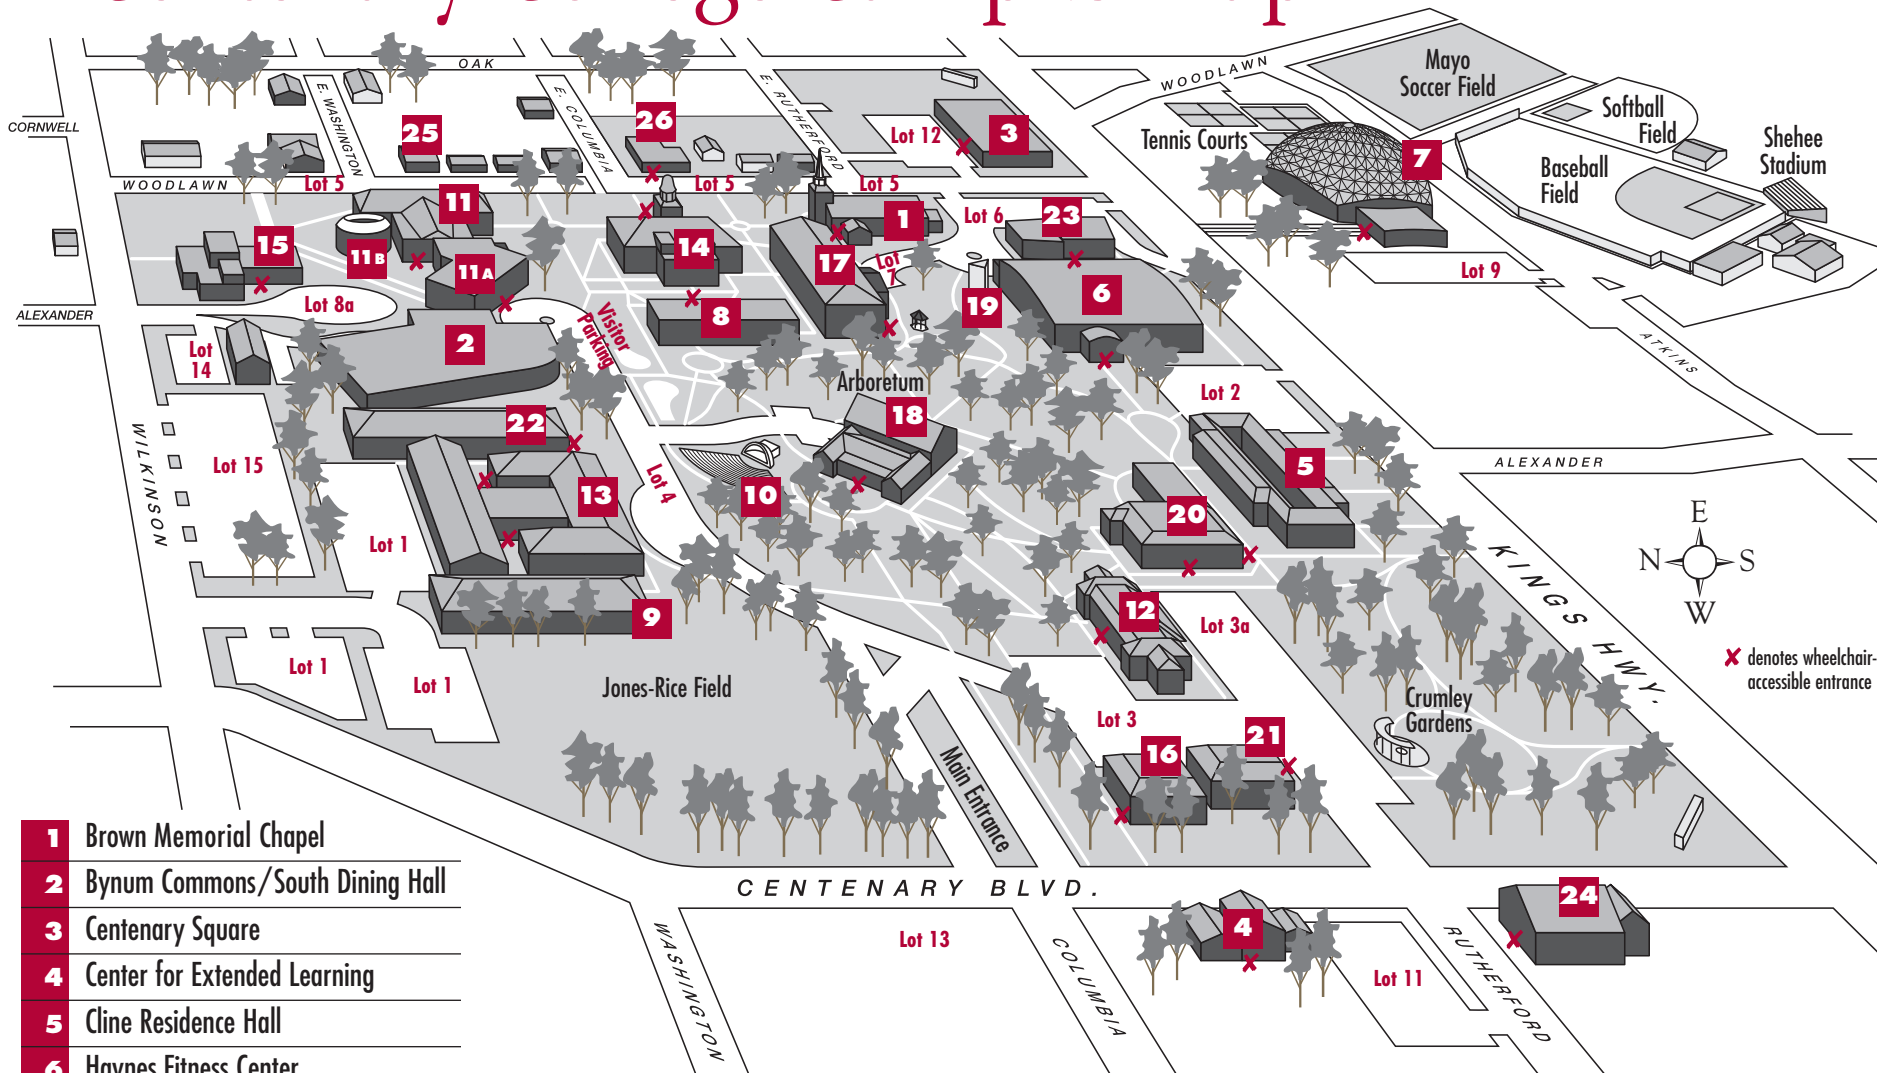

Centenary College Campus Map

2911 CENTENARY BLVD. | SHREVEPORT, LA 71104
318-869-5011 | WWW.CENTENARY.EDU

- 1** Brown Memorial Chapel
- 2** Bynum Commons/South Dining Hall
- 3** Centenary Square
- 4** Center for Extended Learning
- 5** Cline Residence Hall
- 6** Haynes Fitness Center
- 7** Gold Dome/Athletic Complex
- 8** Hamilton Hall
- 9** Hardin Residence Hall
- 10** Hargrove Memorial Amphitheatre
- 11** Hurley Music Building
Music Library/Anderson Auditorium

- 11A** Anderson Choral Building /Atrium
- 11B** Feazel Instrumental Hall
- 12** Jackson Hall
- 13** James Residence Hall
- 14** Magale Library
- 15** Marjorie Lyons Playhouse

- 16** Meadows Museum of Art
- 17** Mickle Hall of Science
Carlile Auditorium (Mickle 114)
- 18** Moore Student Union Building
- 19** Peavy Climbing Tower
- 20** Rotary Hall Suites

- 21** Peters Building /Admission Office
- 22** Sexton Residence Hall
- 23** Smith Building /Kilpatrick Auditorium
- 24** Turner Art Center
- 25** Symphony House
- 26** Wright Math Building