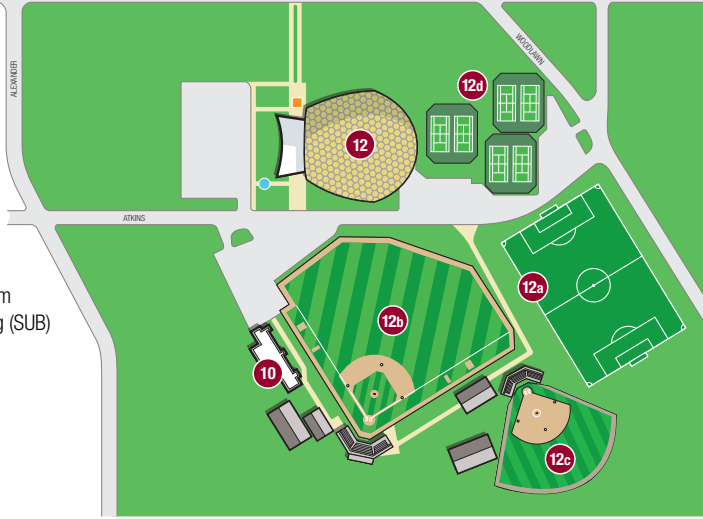

- 1. 2910 Building
- 2. Brown Memorial Chapel
- 3. Bynum Commons / Cafeteria / Whited Room
- 4. Centenary Fitness Center
- 5. Canterbury House
- 6. Centenary Square
- 7. Cline Residence Hall
- 8. Crumley Gardens
- 9. Ed Leuck Louisiana Academic Arboretum
- 10. Facilities Office
- 11. Frost Gardens
- 12. Gold Dome / Athletic Complex
  - 12a. Mayo Soccer Field
  - 12b. Shehee Stadium
  - 12c. Softball Field
  - 12d. Tennis Courts
- 13. Hamilton Hall
- 14. Hardin Residence Hall
- 15. Hargrove Memorial Amphitheatre
- 16. Hurley Music Building / Music Library / Anderson Auditorium
  - 16a. Anderson Choral Building / Atrium
  - 16b. Feazel Instrumental Hall
- 17. Jackson Hall
- 18. James Residence Hall
- 19. Jones-Rice Field
- 20. Magale Library
- 21. Main Entrance
- 22. Marjorie Lyons Playhouse
- 23. Meadows Museum of Art
- 24. Mickle Hall / Carlile Auditorium
- 25. Moore Student Union Building (SUB)
- 26. Peavy Climbing Tower
- 27. The Quad
- 28. Riggs Plaza
- 29. Rotary Residence Hall Suites
- 30. Sam Peters Building / Admission Office
- 31. Sexton Residence Hall
- 32. Smith Building / Kilpatrick Auditorium
- 33. Symphony House
- 34. Turner Art Center
- 35. Wright Math Building

■ = Wheelchair Accessible    ● = Emergency Call Box